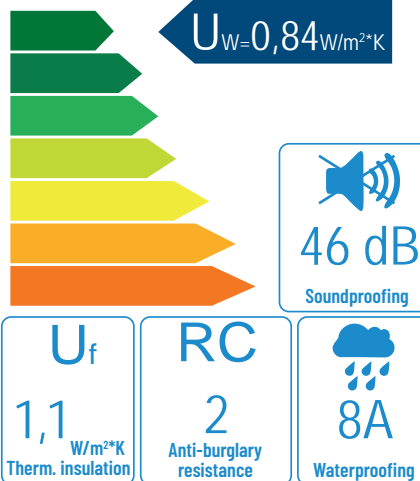

CHARACTERISTICS

OF KEY PARAMETERS

The values are constant for the reference model and differences in indicators may occur in individual implementations.